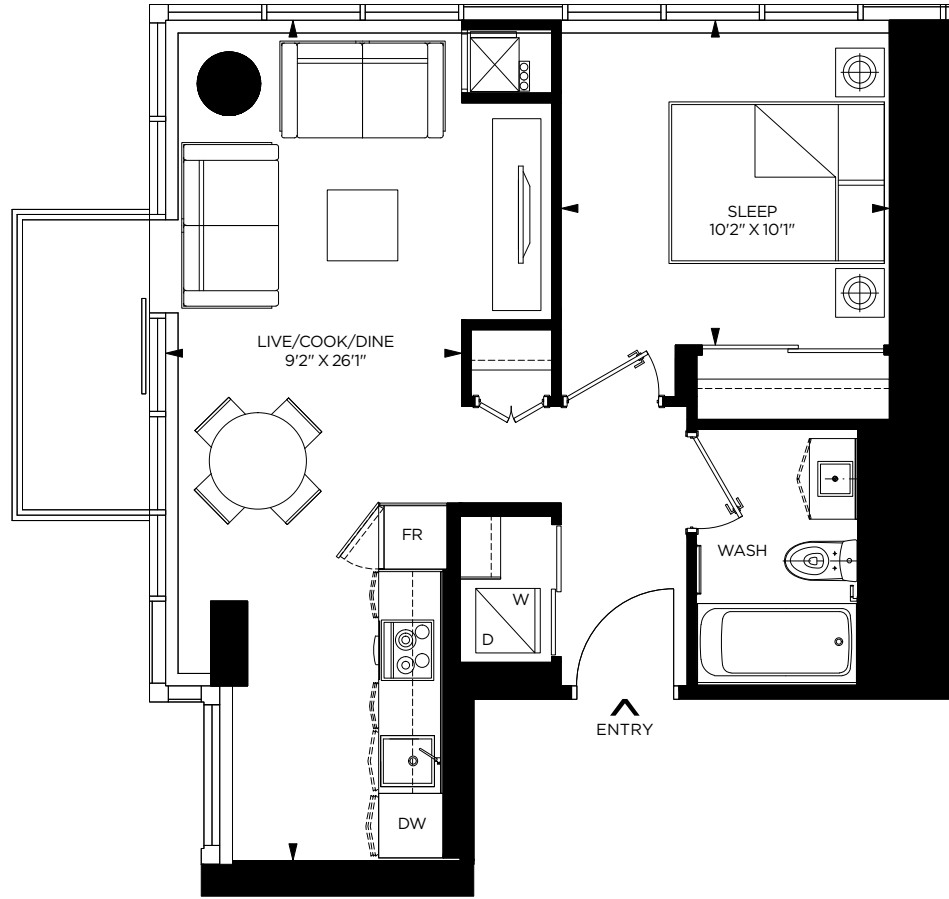

537
SQUARE
FEET

TOWER SUITE A 1 BEDROOM [02-537 SQ. FT. / 04-546 SQ. FT.]

ALL DIMENSIONS ARE APPROXIMATE. SIZES AND SPECIFICATIONS ARE SUBJECT TO CHANGE WITHOUT NOTICE. E. & O. E. ACTUAL USEABLE FLOOR SPACE VARIES FROM STATED FLOOR AREA. ALL FURNITURE IS FOR ILLUSTRATIVE PURPOSE ONLY.

GREAT GULF

PACE

549
SQUARE
FEET

TOWER SUITE B 1 BEDROOM

FLOORS 12 TO 35

GREAT GULF

PACE

ALL DIMENSIONS ARE APPROXIMATE. SIZES AND SPECIFICATIONS ARE SUBJECT TO CHANGE WITHOUT NOTICE. E. & O. E. ACTUAL USEABLE FLOOR SPACE VARIES FROM STATED FLOOR AREA. ALL FURNITURE IS FOR ILLUSTRATIVE PURPOSE ONLY.

570
SQUARE
FEET

TOWER SUITE C 1 BEDROOM

GREAT GULF

PACE

ALL DIMENSIONS ARE APPROXIMATE. SIZES AND SPECIFICATIONS ARE SUBJECT TO CHANGE WITHOUT NOTICE. E. & O. E. ACTUAL USEABLE FLOOR SPACE VARIES FROM STATED FLOOR AREA. ALL FURNITURE IS FOR ILLUSTRATIVE PURPOSE ONLY.

GREAT GULF

PACE

643
SQUARE
FEET

TOWER SUITE E 1 BEDROOM + DEN

ALL DIMENSIONS ARE APPROXIMATE. SIZES AND SPECIFICATIONS ARE SUBJECT TO CHANGE WITHOUT NOTICE. E. & O. E. ACTUAL USEABLE FLOOR SPACE VARIES FROM STATED FLOOR AREA. ALL FURNITURE IS FOR ILLUSTRATIVE PURPOSE ONLY.