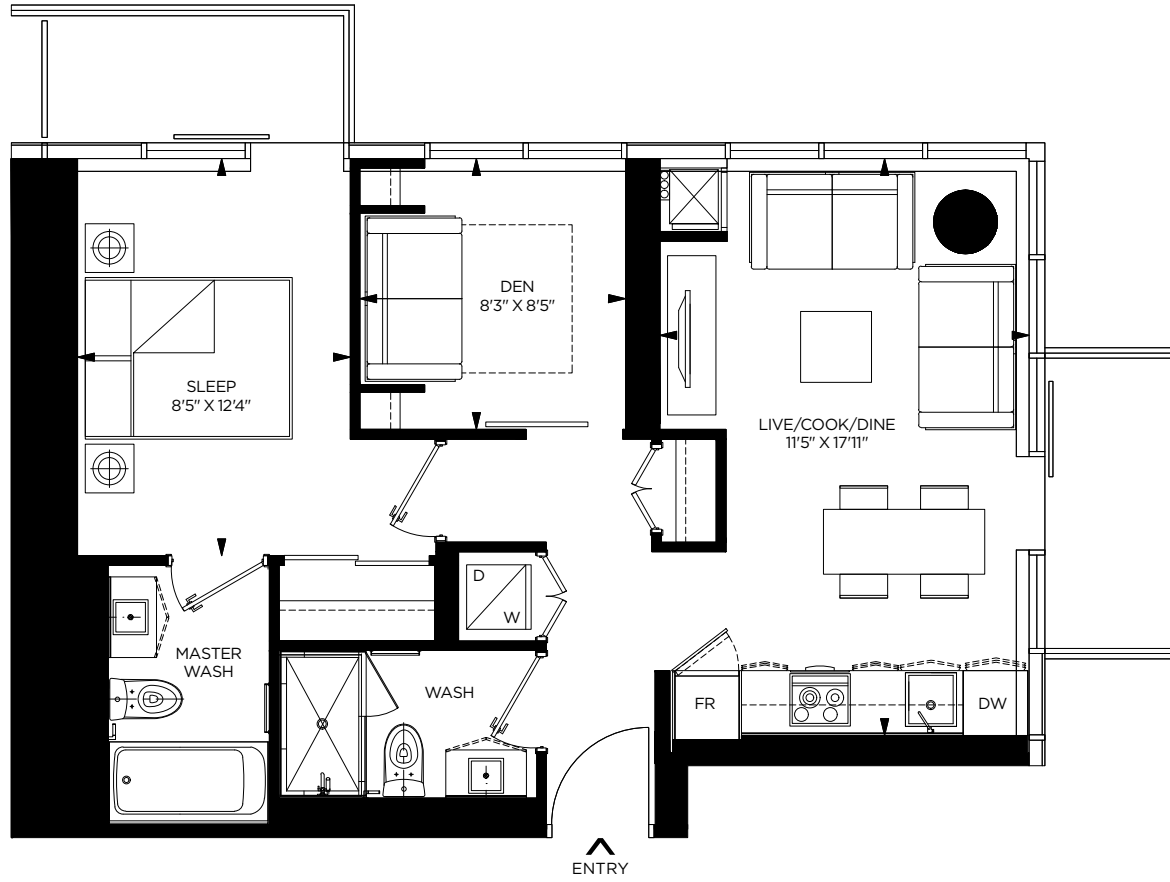

570
SQUARE
FEET

TOWER SUITE C 1 BEDROOM

GREAT GULF

PACE

ALL DIMENSIONS ARE APPROXIMATE. SIZES AND SPECIFICATIONS ARE SUBJECT TO CHANGE WITHOUT NOTICE. E. & O. E. ACTUAL USEABLE FLOOR SPACE VARIES FROM STATED FLOOR AREA. ALL FURNITURE IS FOR ILLUSTRATIVE PURPOSE ONLY.

619
SQUARE
FEET

TOWER SUITE D 1 BEDROOM

ALL DIMENSIONS ARE APPROXIMATE. SIZES AND SPECIFICATIONS ARE SUBJECT TO CHANGE WITHOUT NOTICE. E. & O. E. ACTUAL USEABLE FLOOR SPACE VARIES FROM STATED FLOOR AREA. ALL FURNITURE IS FOR ILLUSTRATIVE PURPOSE ONLY.

GREAT GULF

PACE

643
SQUARE
FEET

TOWER SUITE E 1 BEDROOM + DEN

ALL DIMENSIONS ARE APPROXIMATE. SIZES AND SPECIFICATIONS ARE SUBJECT TO CHANGE WITHOUT NOTICE. E. & O. E. ACTUAL USEABLE FLOOR SPACE VARIES FROM STATED FLOOR AREA. ALL FURNITURE IS FOR ILLUSTRATIVE PURPOSE ONLY.

GREAT GULF

PACE

625
SQUARE
FEET

TOWER SUITE F 2 BEDROOM [07-625 SQ. FT. / 08-626 SQ. FT.]

GREAT GULF

PACE

ALL DIMENSIONS ARE APPROXIMATE. SIZES AND SPECIFICATIONS ARE SUBJECT TO CHANGE WITHOUT NOTICE. E. & O. E. ACTUAL USEABLE FLOOR SPACE VARIES FROM STATED FLOOR AREA. ALL FURNITURE IS FOR ILLUSTRATIVE PURPOSE ONLY.