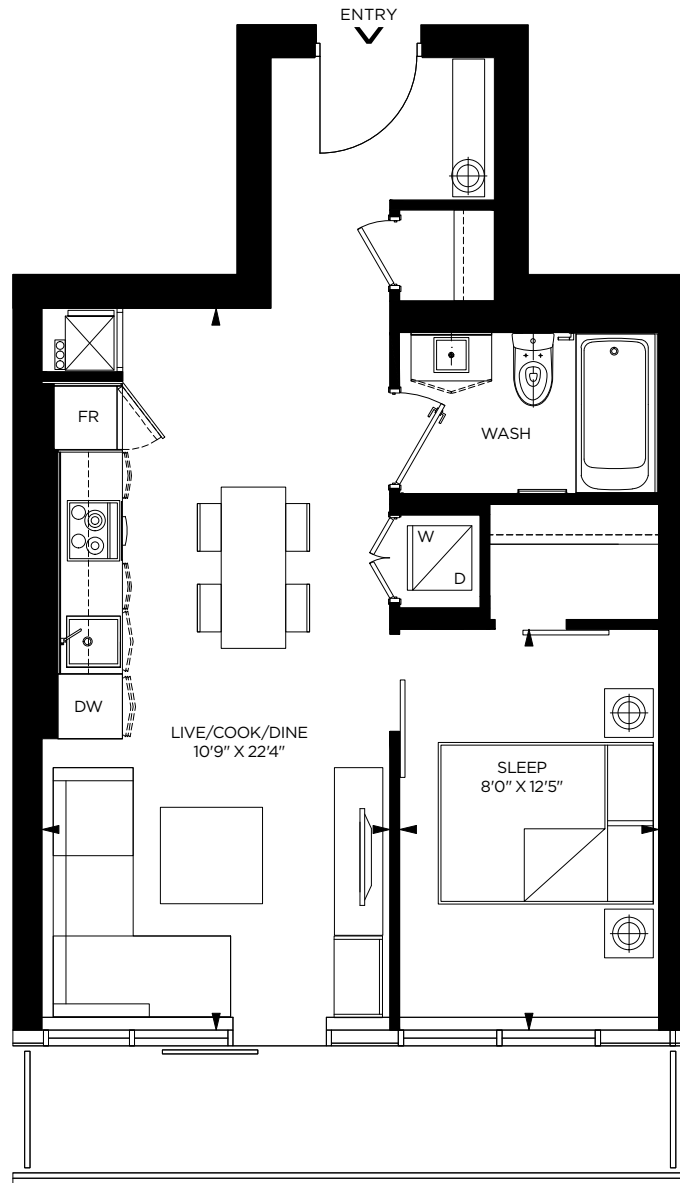

537
SQUARE
FEET

TOWER SUITE A 1 BEDROOM [02-537 SQ. FT. / 04-546 SQ. FT.]

ALL DIMENSIONS ARE APPROXIMATE. SIZES AND SPECIFICATIONS ARE SUBJECT TO CHANGE WITHOUT NOTICE. E. & O. E. ACTUAL USEABLE FLOOR SPACE VARIES FROM STATED FLOOR AREA. ALL FURNITURE IS FOR ILLUSTRATIVE PURPOSE ONLY.

GREAT GULF

PACE

549
SQUARE
FEET

TOWER SUITE B 1 BEDROOM

FLOORS 12 TO 35

GREAT GULF

PACE

ALL DIMENSIONS ARE APPROXIMATE. SIZES AND SPECIFICATIONS ARE SUBJECT TO CHANGE WITHOUT NOTICE. E. & O. E. ACTUAL USEABLE FLOOR SPACE VARIES FROM STATED FLOOR AREA. ALL FURNITURE IS FOR ILLUSTRATIVE PURPOSE ONLY.

570
SQUARE
FEET

TOWER SUITE C 1 BEDROOM

GREAT GULF

PACE

ALL DIMENSIONS ARE APPROXIMATE. SIZES AND SPECIFICATIONS ARE SUBJECT TO CHANGE WITHOUT NOTICE. E. & O. E. ACTUAL USEABLE FLOOR SPACE VARIES FROM STATED FLOOR AREA. ALL FURNITURE IS FOR ILLUSTRATIVE PURPOSE ONLY.

619
SQUARE
FEET

TOWER SUITE D 1 BEDROOM

ALL DIMENSIONS ARE APPROXIMATE. SIZES AND SPECIFICATIONS ARE SUBJECT TO CHANGE WITHOUT NOTICE. E. & O. E. ACTUAL USEABLE FLOOR SPACE VARIES FROM STATED FLOOR AREA. ALL FURNITURE IS FOR ILLUSTRATIVE PURPOSE ONLY.