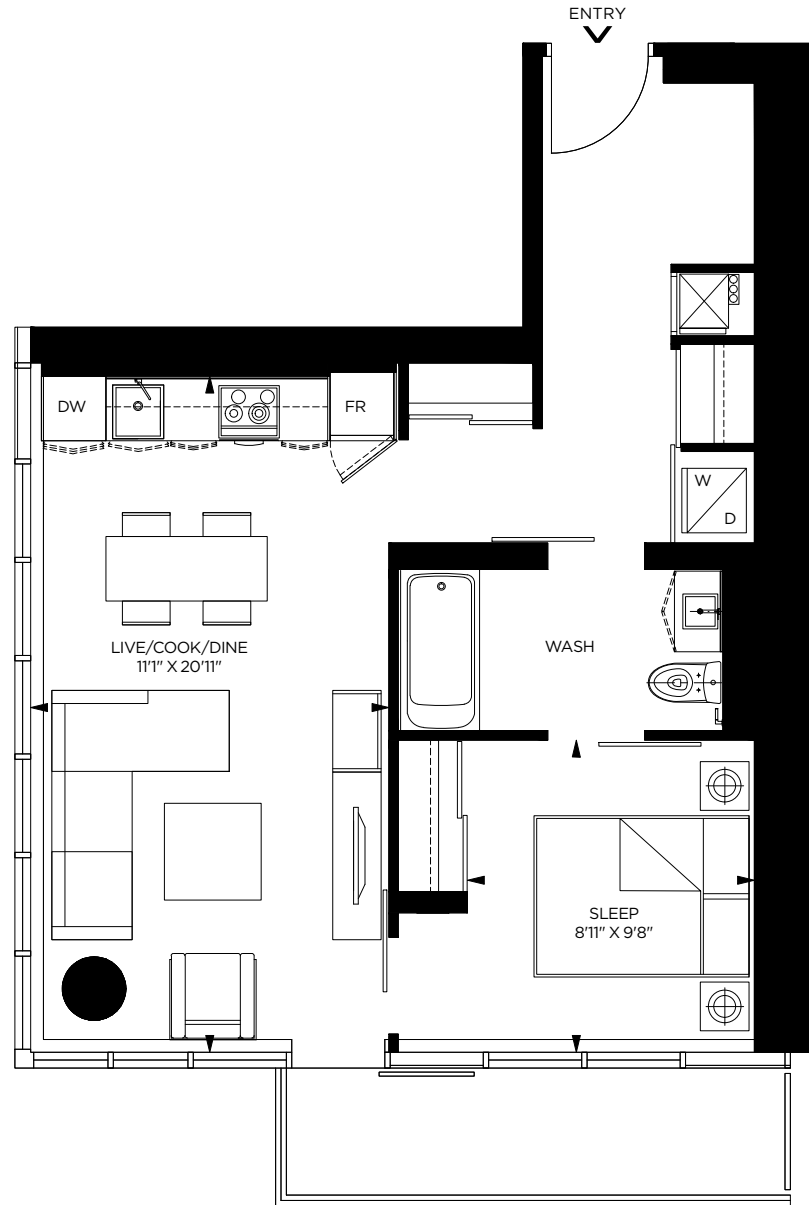

GREAT GULF

PACE

549
SQUARE
FEET

TOWER SUITE B 1 BEDROOM

FLOORS 12 TO 35

GREAT GULF

PACE

ALL DIMENSIONS ARE APPROXIMATE. SIZES AND SPECIFICATIONS ARE SUBJECT TO CHANGE WITHOUT NOTICE. E. & O. E. ACTUAL USEABLE FLOOR SPACE VARIES FROM STATED FLOOR AREA. ALL FURNITURE IS FOR ILLUSTRATIVE PURPOSE ONLY.

570
SQUARE
FEET

TOWER SUITE C 1 BEDROOM

GREAT GULF

PACE

ALL DIMENSIONS ARE APPROXIMATE. SIZES AND SPECIFICATIONS ARE SUBJECT TO CHANGE WITHOUT NOTICE. E. & O. E. ACTUAL USEABLE FLOOR SPACE VARIES FROM STATED FLOOR AREA. ALL FURNITURE IS FOR ILLUSTRATIVE PURPOSE ONLY.

619
SQUARE
FEET

TOWER SUITE D 1 BEDROOM

ALL DIMENSIONS ARE APPROXIMATE. SIZES AND SPECIFICATIONS ARE SUBJECT TO CHANGE WITHOUT NOTICE. E. & O. E. ACTUAL USEABLE FLOOR SPACE VARIES FROM STATED FLOOR AREA. ALL FURNITURE IS FOR ILLUSTRATIVE PURPOSE ONLY.

GREAT GULF

PACE

643
SQUARE
FEET

TOWER SUITE E 1 BEDROOM + DEN

ALL DIMENSIONS ARE APPROXIMATE. SIZES AND SPECIFICATIONS ARE SUBJECT TO CHANGE WITHOUT NOTICE. E. & O. E. ACTUAL USEABLE FLOOR SPACE VARIES FROM STATED FLOOR AREA. ALL FURNITURE IS FOR ILLUSTRATIVE PURPOSE ONLY.