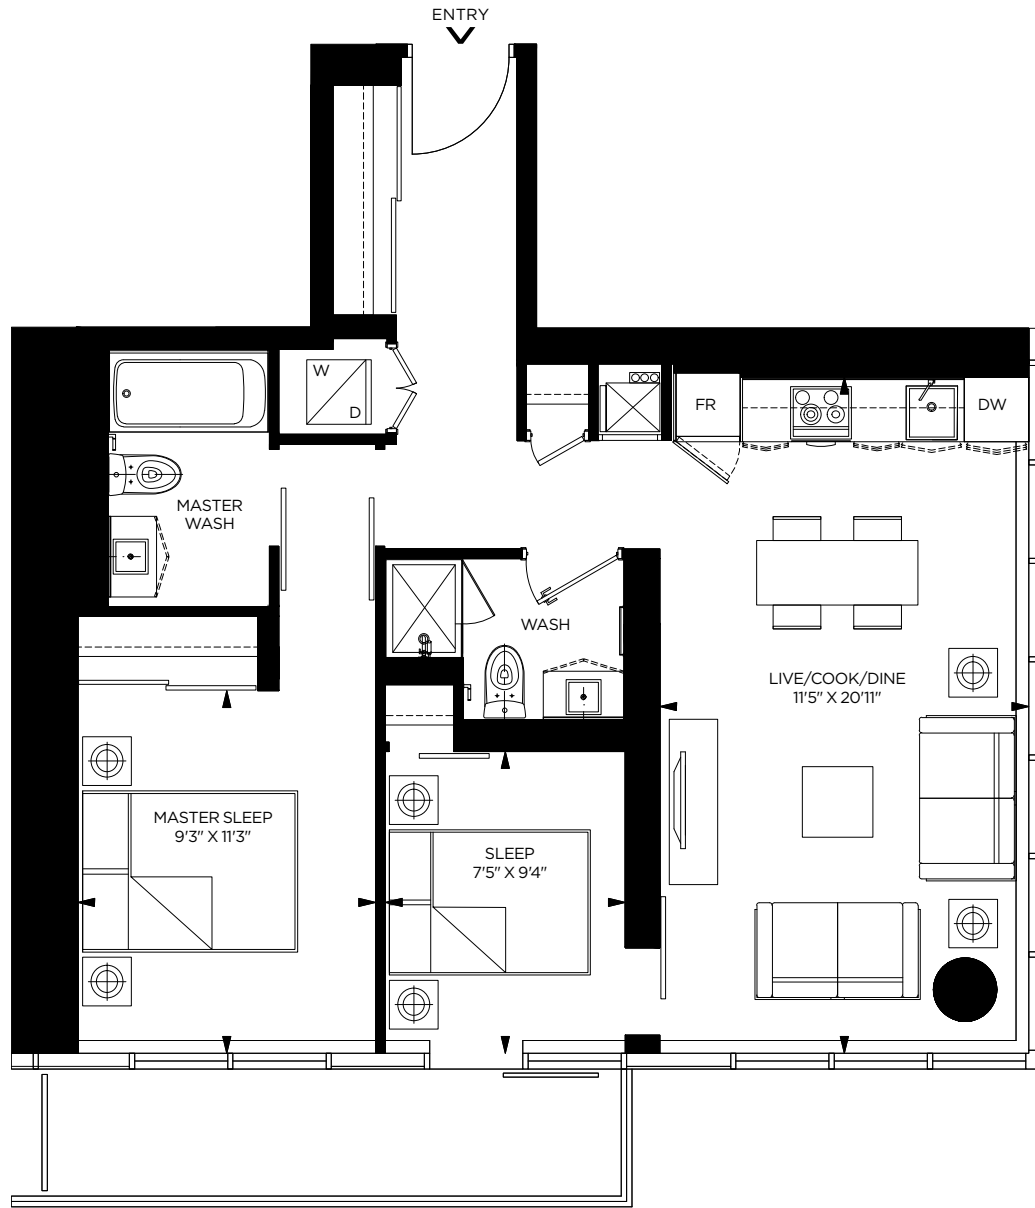

570
SQUARE
FEET

TOWER SUITE C 1 BEDROOM

GREAT GULF

PACE

ALL DIMENSIONS ARE APPROXIMATE. SIZES AND SPECIFICATIONS ARE SUBJECT TO CHANGE WITHOUT NOTICE. E. & O. E. ACTUAL USEABLE FLOOR SPACE VARIES FROM STATED FLOOR AREA. ALL FURNITURE IS FOR ILLUSTRATIVE PURPOSE ONLY.

GREAT GULF

PACE

643
SQUARE
FEET

TOWER SUITE E 1 BEDROOM + DEN

ALL DIMENSIONS ARE APPROXIMATE. SIZES AND SPECIFICATIONS ARE SUBJECT TO CHANGE WITHOUT NOTICE. E. & O. E. ACTUAL USEABLE FLOOR SPACE VARIES FROM STATED FLOOR AREA. ALL FURNITURE IS FOR ILLUSTRATIVE PURPOSE ONLY.

GREAT GULF

PACE

625
SQUARE
FEET

TOWER SUITE F 2 BEDROOM [07-625 SQ. FT. / 08-626 SQ. FT.]

GREAT GULF

PACE

ALL DIMENSIONS ARE APPROXIMATE. SIZES AND SPECIFICATIONS ARE SUBJECT TO CHANGE WITHOUT NOTICE. E. & O. E. ACTUAL USEABLE FLOOR SPACE VARIES FROM STATED FLOOR AREA. ALL FURNITURE IS FOR ILLUSTRATIVE PURPOSE ONLY.

772
SQUARE
FEET

TOWER SUITE G 2 BEDROOM

FLOORS 12 TO 35

GREAT GULF

PACE

ALL DIMENSIONS ARE APPROXIMATE. SIZES AND SPECIFICATIONS ARE SUBJECT TO CHANGE WITHOUT NOTICE. E. & O. E. ACTUAL USEABLE FLOOR SPACE VARIES FROM STATED FLOOR AREA. ALL FURNITURE IS FOR ILLUSTRATIVE PURPOSE ONLY.