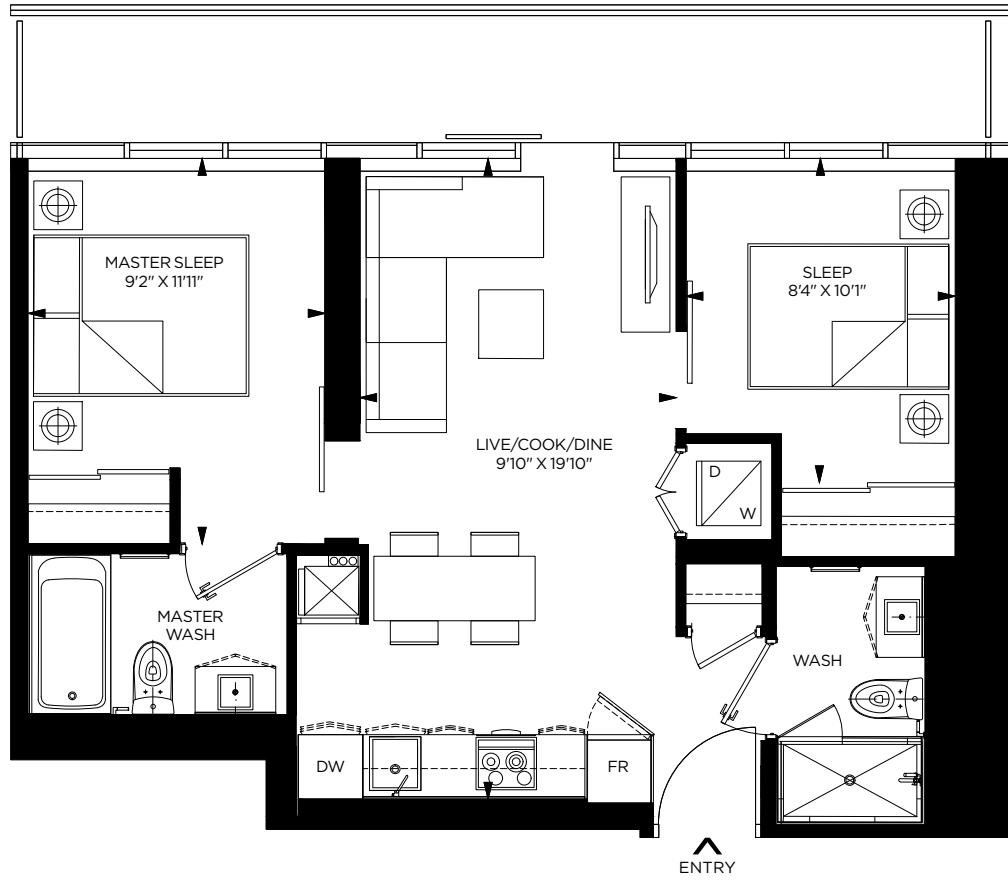

570
SQUARE
FEET

TOWER SUITE C 1 BEDROOM

GREAT GULF

PACE

ALL DIMENSIONS ARE APPROXIMATE. SIZES AND SPECIFICATIONS ARE SUBJECT TO CHANGE WITHOUT NOTICE. E. & O. E. ACTUAL USEABLE FLOOR SPACE VARIES FROM STATED FLOOR AREA. ALL FURNITURE IS FOR ILLUSTRATIVE PURPOSE ONLY.

619
SQUARE
FEET

TOWER SUITE D 1 BEDROOM

ALL DIMENSIONS ARE APPROXIMATE. SIZES AND SPECIFICATIONS ARE SUBJECT TO CHANGE WITHOUT NOTICE. E. & O. E. ACTUAL USEABLE FLOOR SPACE VARIES FROM STATED FLOOR AREA. ALL FURNITURE IS FOR ILLUSTRATIVE PURPOSE ONLY.

GREAT GULF

PACE

643
SQUARE
FEET

TOWER SUITE E 1 BEDROOM + DEN

ALL DIMENSIONS ARE APPROXIMATE. SIZES AND SPECIFICATIONS ARE SUBJECT TO CHANGE WITHOUT NOTICE. E. & O. E. ACTUAL USEABLE FLOOR SPACE VARIES FROM STATED FLOOR AREA. ALL FURNITURE IS FOR ILLUSTRATIVE PURPOSE ONLY.

GREAT GULF

PACE

625
SQUARE
FEET

TOWER SUITE F 2 BEDROOM [07-625 SQ. FT. / 08-626 SQ. FT.]

GREAT GULF

PACE

ALL DIMENSIONS ARE APPROXIMATE. SIZES AND SPECIFICATIONS ARE SUBJECT TO CHANGE WITHOUT NOTICE. E. & O. E. ACTUAL USEABLE FLOOR SPACE VARIES FROM STATED FLOOR AREA. ALL FURNITURE IS FOR ILLUSTRATIVE PURPOSE ONLY.